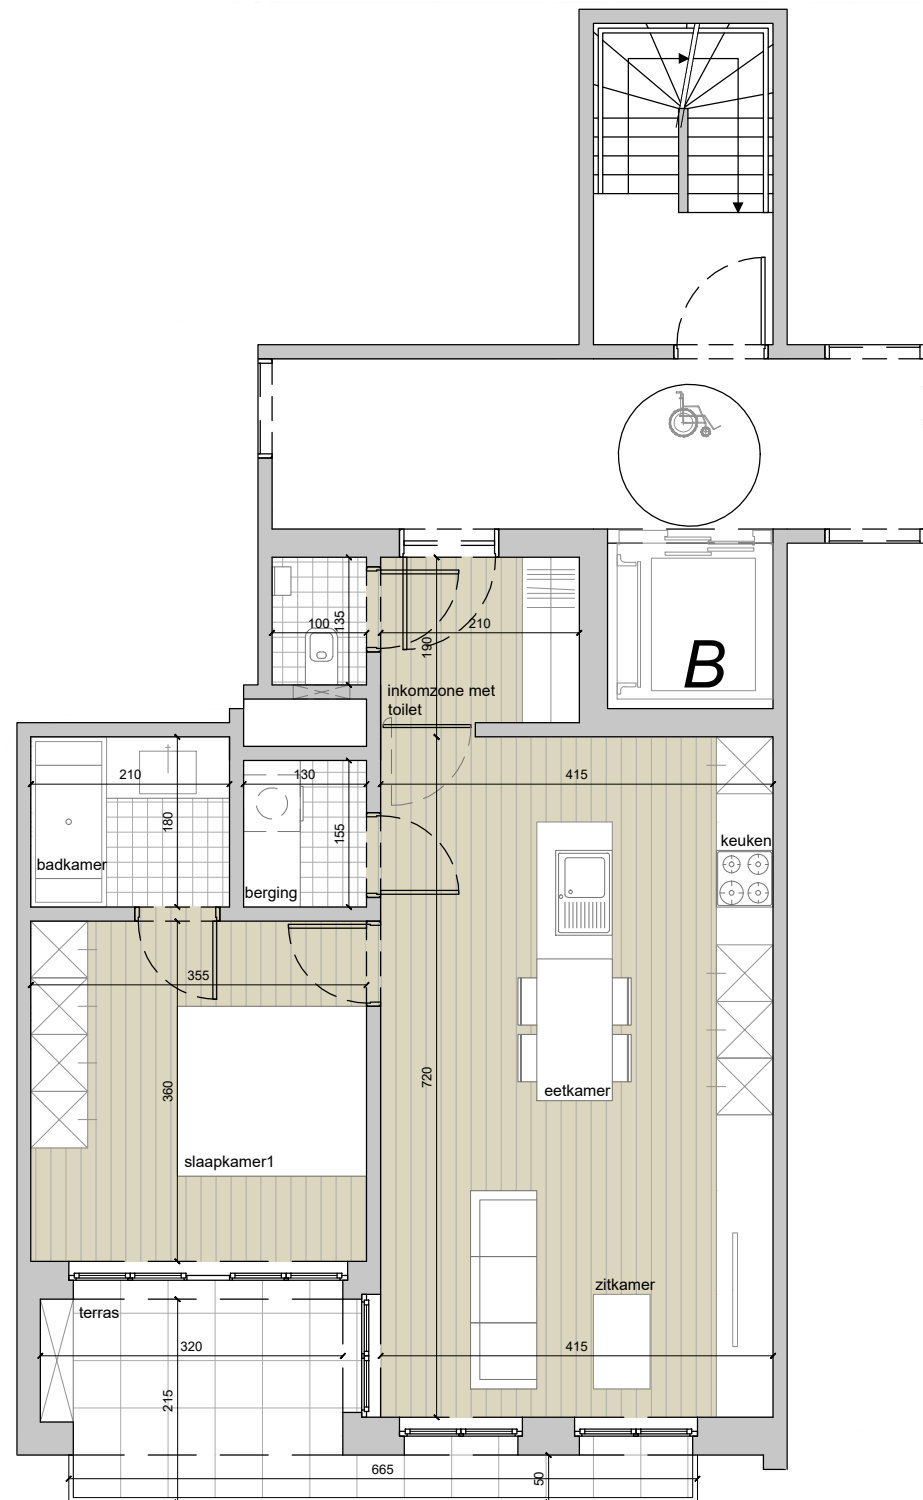

Appartement 5 bus 102 (B1.2)

Bruto opp. appartement = 64.20m²

Bruto opp. terrassen = 8.60m²