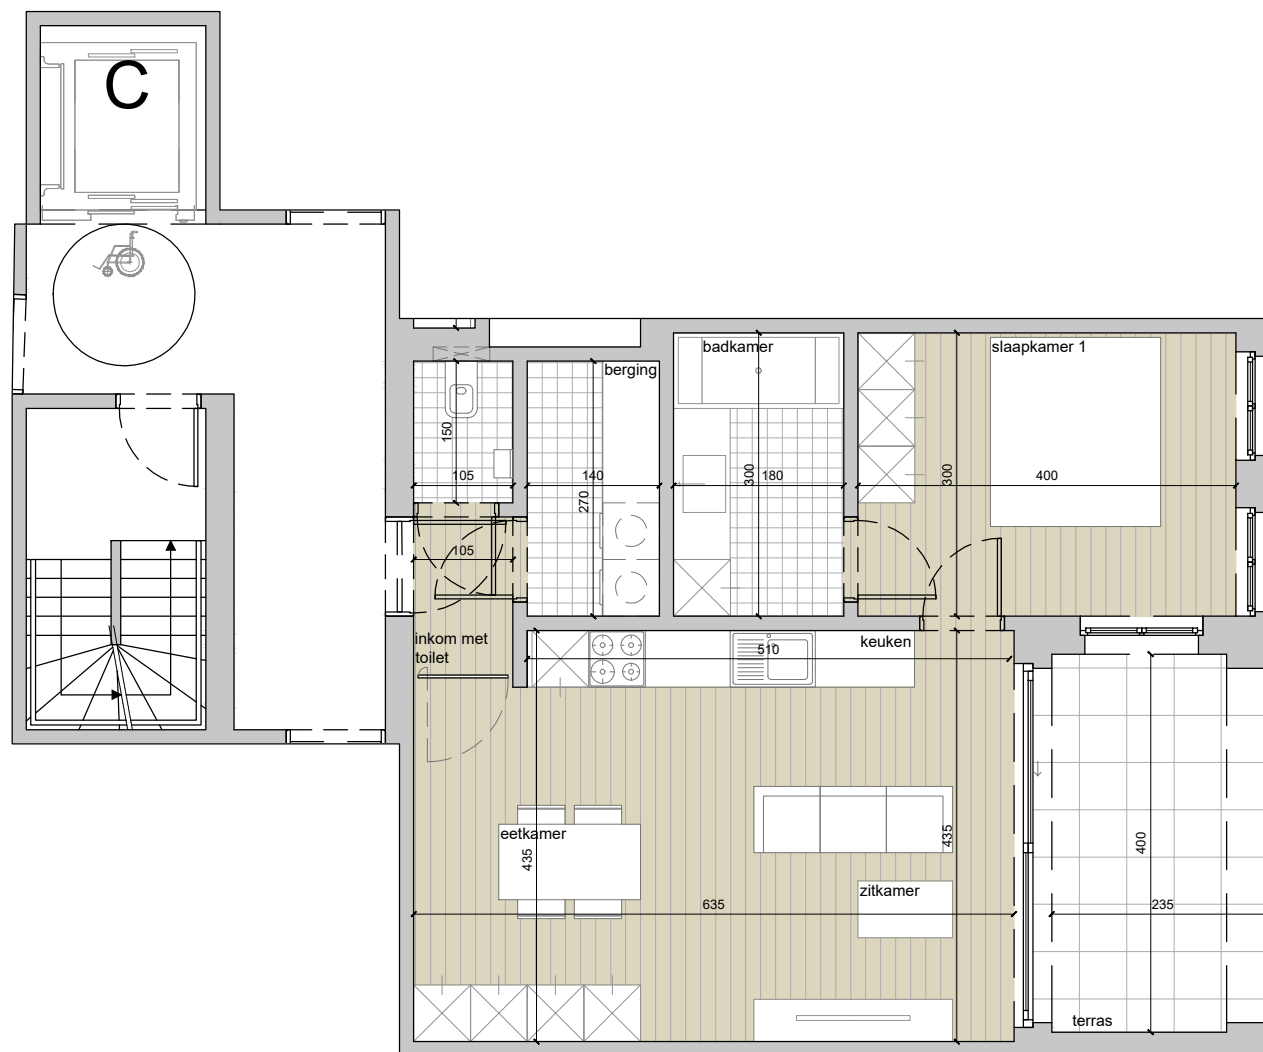

Appartement 26 bus 103 (C1.2)

Bruto opp. appartement = 61.75m²

Bruto opp. terrassen = 9.40m²