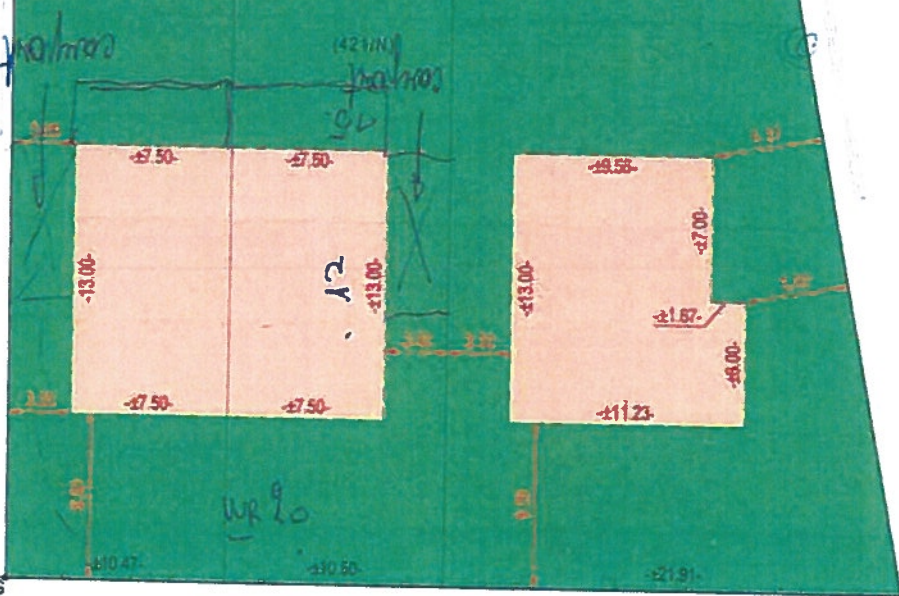

(421/G)

(421/F)

b.p.

Kavel 1:
± 07a11ca

Kavel 2:
± 07a16ca

Kavel 3:
± 10a72ca

(421/M)

(421/K)

Lange Bruul

NG

b.p.

Rijmenamsebaan

(421/G)

(421/F)

b.p.

oppelijk waarden of agrarisch gebied
woongebied

Kavel 1:
± 07a11ca

Kavel 2:
± 07a16ca

Kavel 3:
± 10a72ca

(421/M)

(421/K)

-50.00

(421/N)